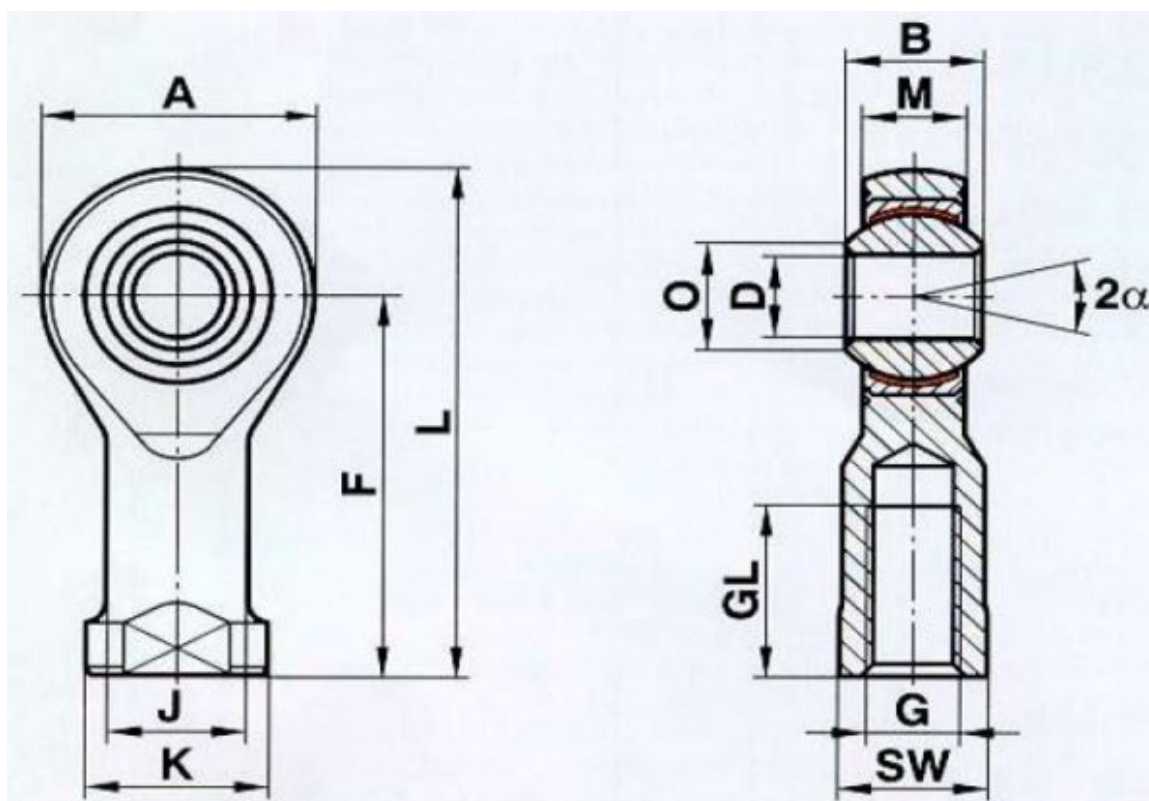

Data Sheet

Article number: 03800006100C

Description: Fluro rod end
GKIW 6

Measures

A = 20
B = 9
F = 30
G = M6
GL = 21
J = 10
K = 13
L = 40

M = 6.75
SW = 11